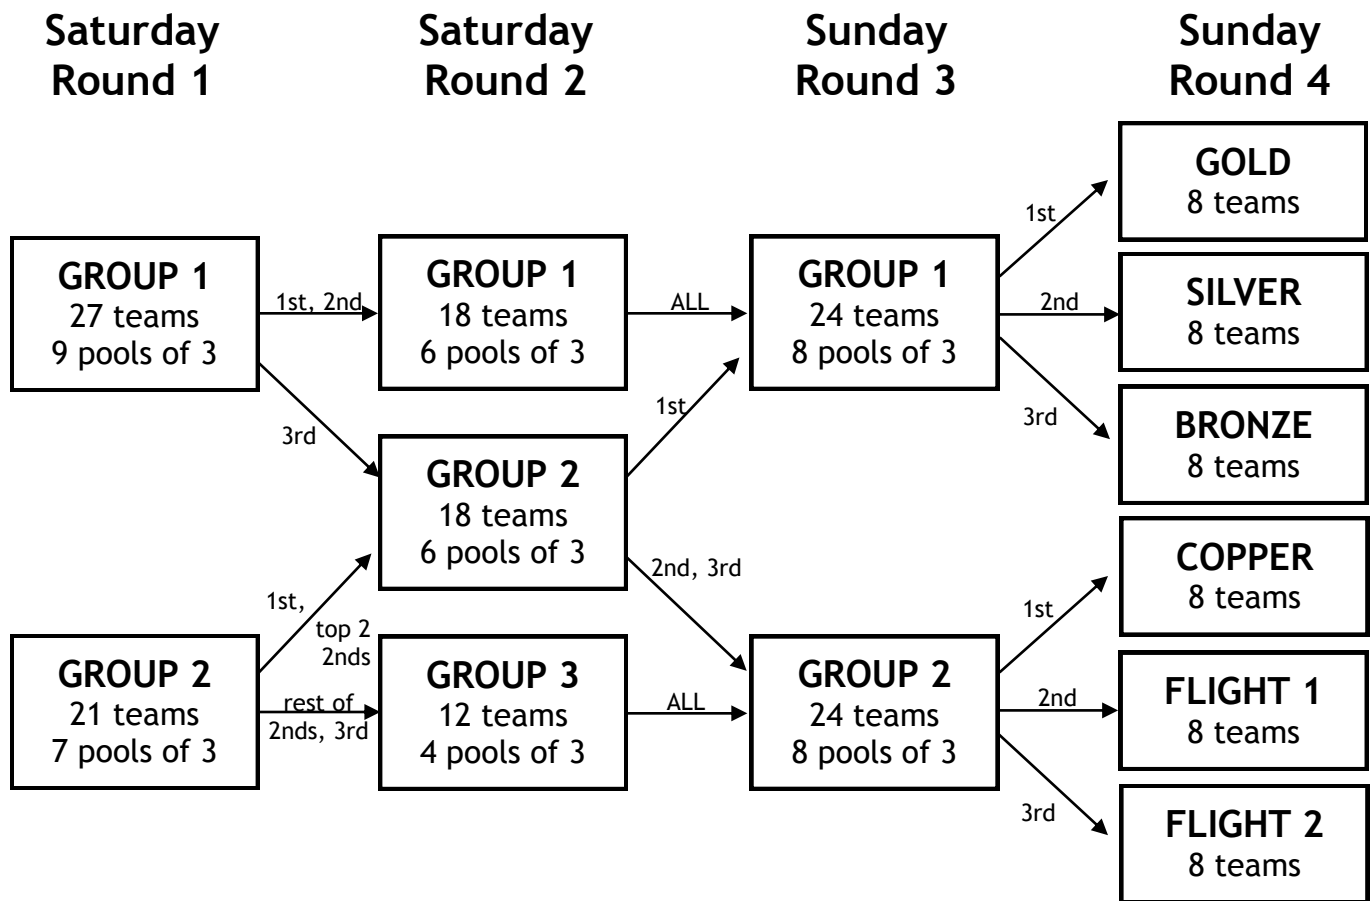

**Mid-Atlantic Power League - Raleigh, NC
Black Division (16-18 Girls)**

Flow

**Mid-Atlantic Power League - Raleigh, NC
Blue Division (14-16 Girls)**

Flow